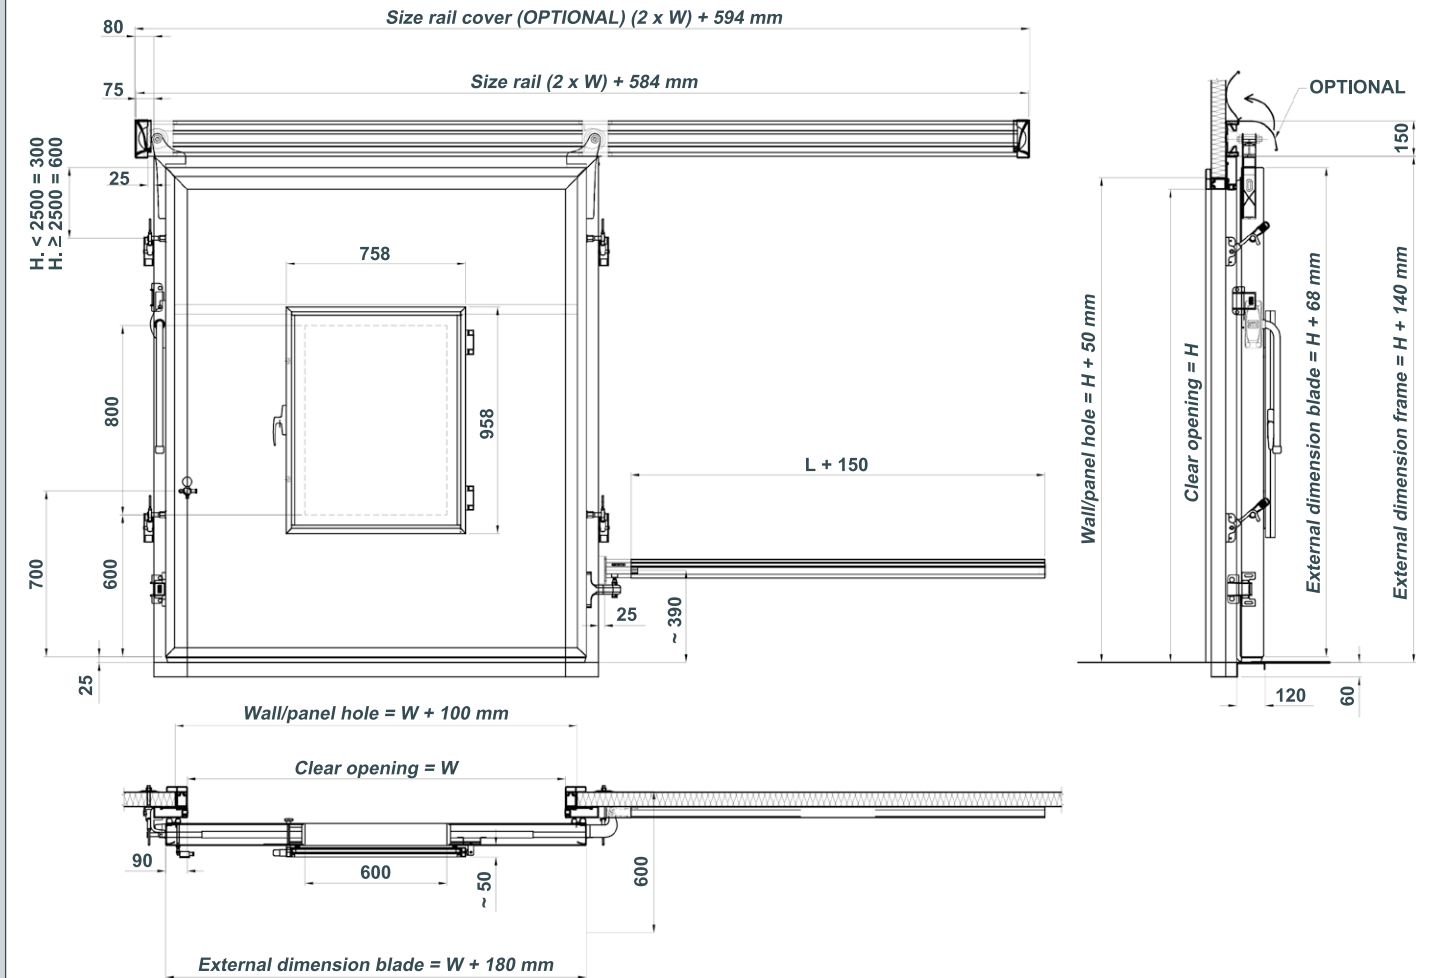

DIMENSIONS - DIMENSIONI (mm)

ATMOSPHERE,

EASY TO MANAGE

Pump not included - Pompa non inclusa